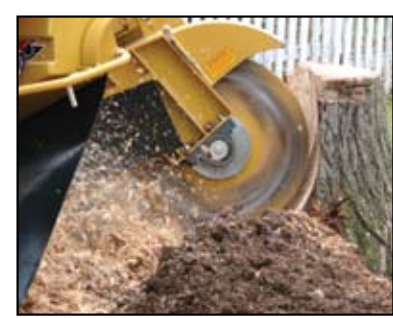

Command-Cut Swing Control